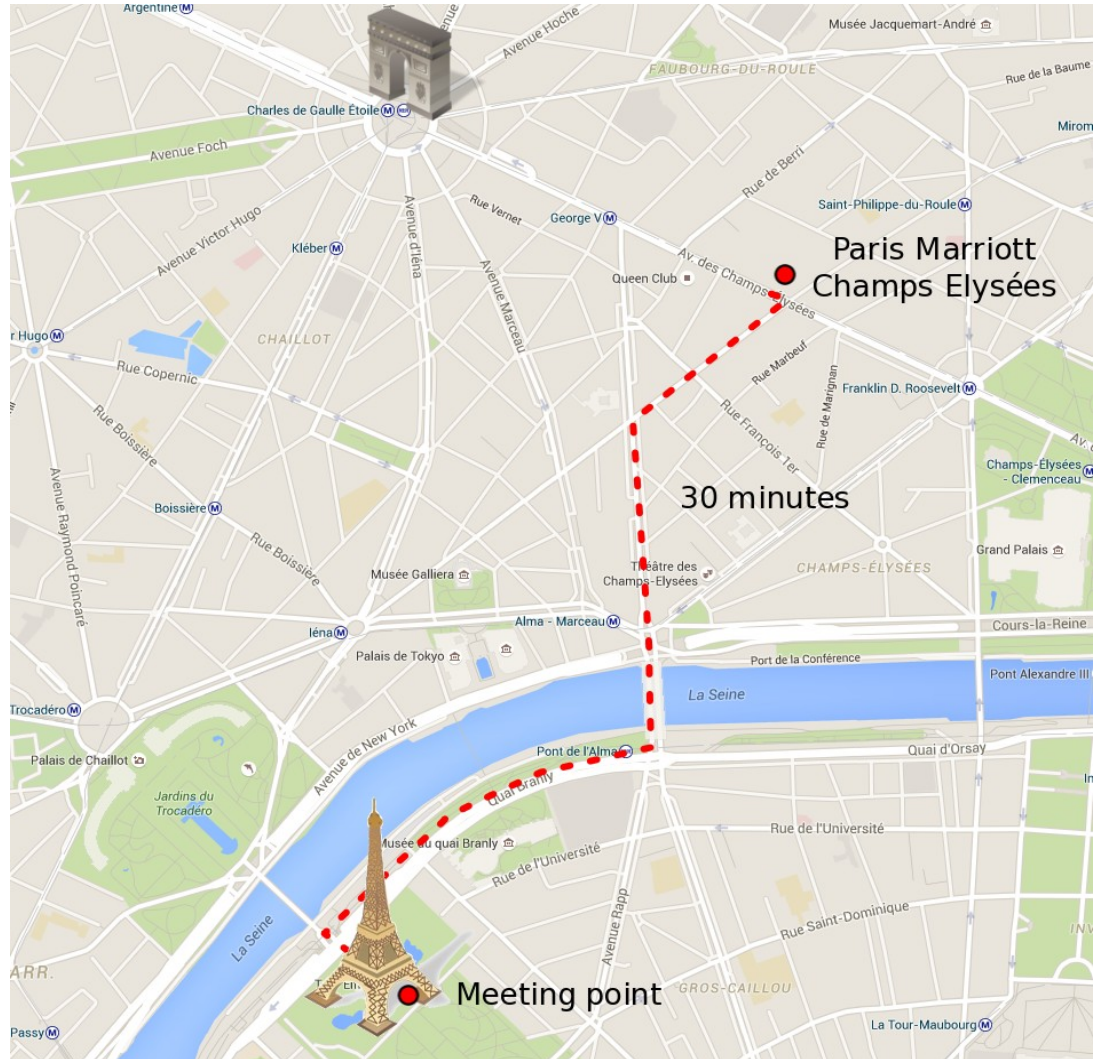

Social Event Dinner at Eiffel Tower

- Tonight at the “Restaurant 58”
- Entrance tickets will be provided today (NEEDED to take the lift/elevator)
- Optional meeting at 8 PM near the Tower’s East Pillar (Restaurant flag)
- Service starting at 9 PM

Social Event Dinner at Eiffel Tower

- 30 min walking
- 2 alternatives by metro.
 - Line 1 and 6
 - Line 9 and walk

Free wifi access is available

- SSID: Marriot CONFERENCE
- Connect to “ibahn”
- Access code: CEA21